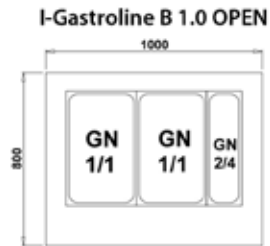

Bain Marie Serve Overs - I-Gastroline B OPEN

I-Gastroline B OPEN*

Technical parameters:

Model	Dimension (ext.) H x W x D [mm]	Power Consumption [kWh/24h]	Weight [kg]
I-Gastroline B 1.0 OPEN	1350 x 1000 x 800	12,90	120
I-Gastroline B 1.5 OPEN	1350 x 1500 x 800	19,30	140
I-Gastroline B 2.0 OPEN	1350 x 2000 x 800	25,80	180

* - Picture above presents unit with either some or all available extras. Please note that the look of basic version of cabinet, or one of your choice, may vary from presented.

Bain Marie Serve Overs - I-Gastroline B OPEN

I-Gastroline B OPEN*

Description:

- temperature range +30 / +90°C
- power supply 230V / 50Hz - I-Gastroline B 1.0, 1.5
- power supply 400V / 50Hz - I-Gastroline B 2.0
- mineral wool insulation
- external housing made of black coated steel
- front panel made of black melamine
- front panel decoration - glass mirror or stainless steel strip
- bain marie basin made of acid resistant stainless steel
- frame prepared for GN trays
- 20mm thick grey granite worktop
- open top made of acid resistant stainless steel
- glass "sneeze guard"
- fluorescent lamp
- temperature regulator
- 1 year full warranty service and after warranty service provided