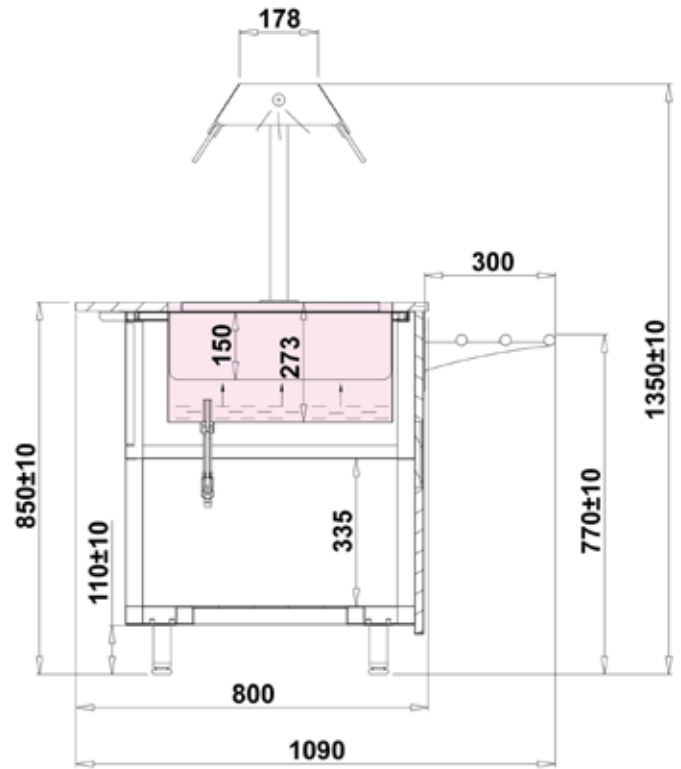

Bain Marie Serve Overs - I-Gastroline B OPEN

I-Gastroline B OPEN*

Technical parameters:

Model	Dimension (ext.) H x W x D [mm]	Power Consumption [kWh/24h]	Weight [kg]
I-Gastroline B 1.0 OPEN	1350 x 1000 x 800	12,90	120
I-Gastroline B 1.5 OPEN	1350 x 1500 x 800	19,30	140
I-Gastroline B 2.0 OPEN	1350 x 2000 x 800	25,80	180

* - Picture above presents unit with either some or all available extras. Please note that the look of basic version of cabinet, or one of your choice, may vary from presented.

Bain Marie Serve Overs - I-Gastroline B OPEN

I-Gastroline B OPEN*

Description:

- temperature range +30 / +90°C
- power supply 230V / 50Hz - I-Gastroline B 1.0, 1.5
- power supply 400V / 50Hz - I-Gastroline B 2.0
- mineral wool insulation
- external housing made of black coated steel
- front panel made of black melamine
- front panel decoration - glass mirror or stainless steel strip
- bain marie basin made of acid resistant stainless steel
- frame prepared for GN trays
- 20mm thick grey granite worktop
- open top made of acid resistant stainless steel
- glass "sneeze guard"
- fluorescent lamp
- temperature regulator
- 1 year full warranty service and after warranty service provided