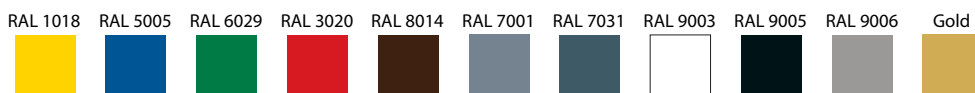

Optional colours:

Body colours:

Wood Patterns

Granites:

* - Picture above presents unit with either some or all available extras. Please note that the look of basic version of cabinet, or one of your choice, may vary from presented.