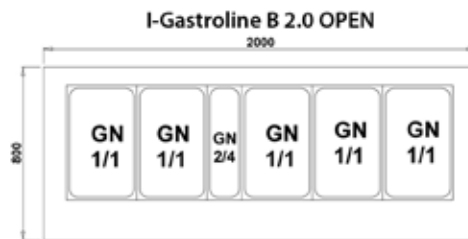

Bain Marie Serve Overs - I-Gastroline B OPEN

I-Gastroline B OPEN*

Technical parameters:

Model	Dimension (ext.) H x W x D [mm]	Power Consumption [kWh/24h]	Weight [kg]
I-Gastroline B 1.0 OPEN	1350 x 1000 x 800	12,90	120
I-Gastroline B 1.5 OPEN	1350 x 1500 x 800	19,30	140
I-Gastroline B 2.0 OPEN	1350 x 2000 x 800	25,80	180

* - Picture above presents unit with either some or all available extras. Please note that the look of basic version of cabinet, or one of your choice, may vary from presented.

Bain Marie Serve Overs - I-Gastroline B OPEN

I-Gastroline B OPEN*

Description:

- temperature range +30 / +90°C
- power supply 230V / 50Hz - I-Gastroline B 1.0, 1.5
- power supply 400V / 50Hz - I-Gastroline B 2.0
- mineral wool insulation
- external housing made of black coated steel
- front panel made of black melamine
- front panel decoration - glass mirror or stainless steel strip
- bain marie basin made of acid resistant stainless steel
- frame prepared for GN trays
- 20mm thick grey granite worktop
- open top made of acid resistant stainless steel
- glass "sneeze guard"
- fluorescent lamp
- temperature regulator
- 1 year full warranty service and after warranty service provided