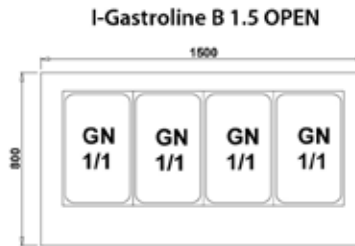

Bain Marie Serve Overs - I-Gastroline B OPEN

I-Gastroline B OPEN*

Technical parameters:

Model	Dimension (ext.) H x W x D [mm]	Power Consumption [kWh/24h]	Weight [kg]
I-Gastroline B 1.0 OPEN	1350 x 1000 x 800	12,90	120
I-Gastroline B 1.5 OPEN	1350 x 1500 x 800	19,30	140
I-Gastroline B 2.0 OPEN	1350 x 2000 x 800	25,80	180

* - Picture above presents unit with either some or all available extras. Please note that the look of basic version of cabinet, or one of your choice, may vary from presented.

Bain Marie Serve Overs - I-Gastroline B OPEN

I-Gastroline B OPEN*

Description:

- temperature range +30 / +90°C
- power supply 230V / 50Hz - I-Gastroline B 1.0, 1.5
- power supply 400V / 50Hz - I-Gastroline B 2.0
- mineral wool insulation
- external housing made of black coated steel
- front panel made of black melamine
- front panel decoration - glass mirror or stainless steel strip
- bain marie basin made of acid resistant stainless steel
- frame prepared for GN trays
- 20mm thick grey granite worktop
- open top made of acid resistant stainless steel
- glass "sneeze guard"
- fluorescent lamp
- temperature regulator
- 1 year full warranty service and after warranty service provided